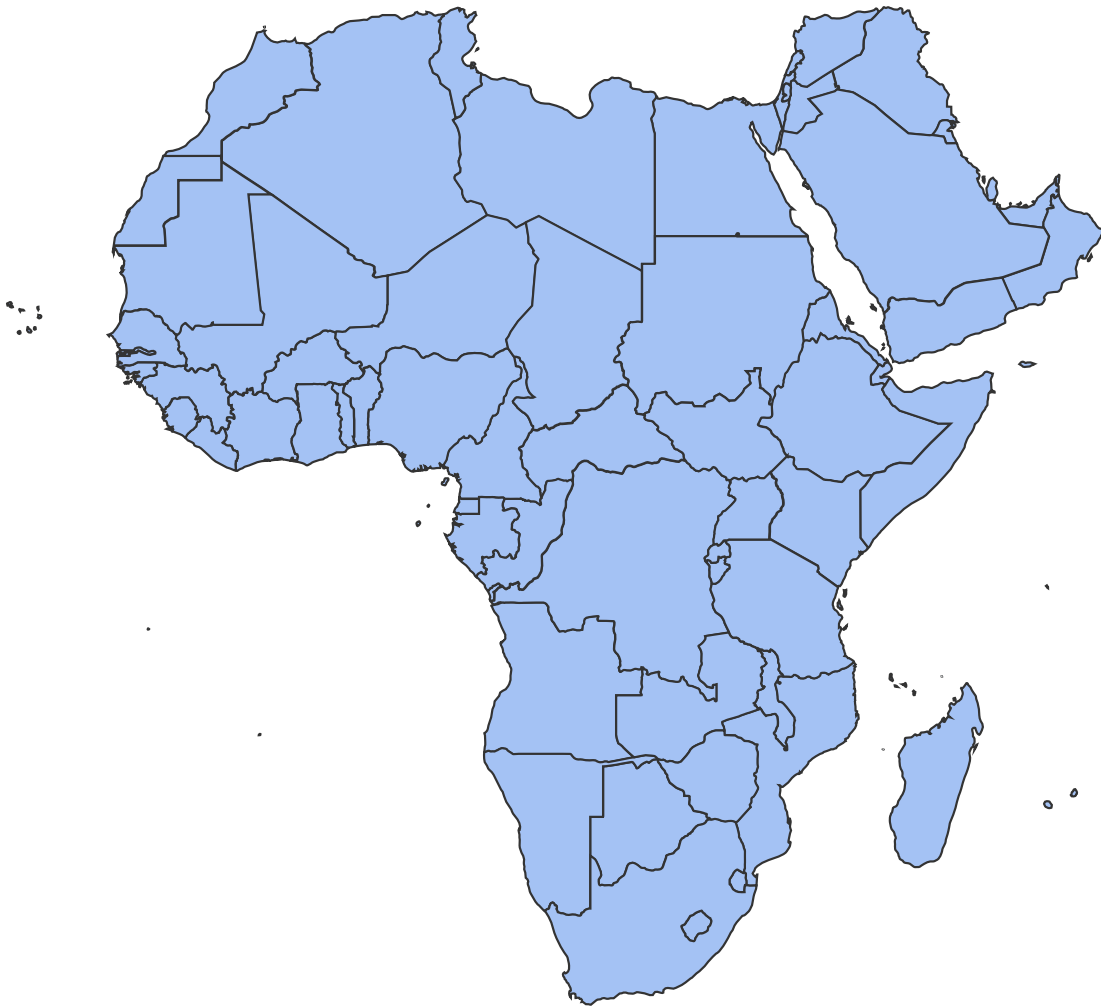

Logistics Solutions Provider
East, Central, Eastern and Southern Africa